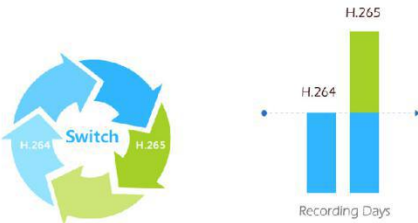

4K H.265 Mini NVR 1000 Series

MS-N1009-UT/
MS-N1009-UNT

[DATASHEET](#)

KEY FEATURES

- ▶ **Powerful Decoding Capacity** (Maximum supporting 8*1080P or 9*720P network cameras viewing at the same time.)
- ▶ **1*3.5" HDD or 2*2.5" HDD** (Up to 10TB or 4TB total hard disk storage.)
- ▶ **Exquisite Structure & Easy Installation** (Mini size, exquisite design and easy to install.)
- ▶ **Revolutionary Thermal Design** (The aluminum casing serves as a heat sink and the ventilation holes on rear and bottom panels maximize airflow and carry the heat easily.)

H.265+H.264

Smartly figure out and switch between H.264 and H.265 automatically. It will extend the days to save recording file with H.265 than with other compressions.

4K Ultra HD

Milesight 4K Mini NVR is a patent design 9-CH NVR which can work with all ONVIF-compliant IP cameras, supporting dual stream, and up to 4K definition.

Silent & Noise-free

Thanks to the outstanding power efficiency and fanless design, the Mini NVR operates quietly, delivering ultra-low system noise.

Ultra-mini Size

With dimensions of only 80mm x 80mm x 120mm, MS-N1009-UT features compact and discreet design which provides the easier and simpler way to keep your home and business safe.