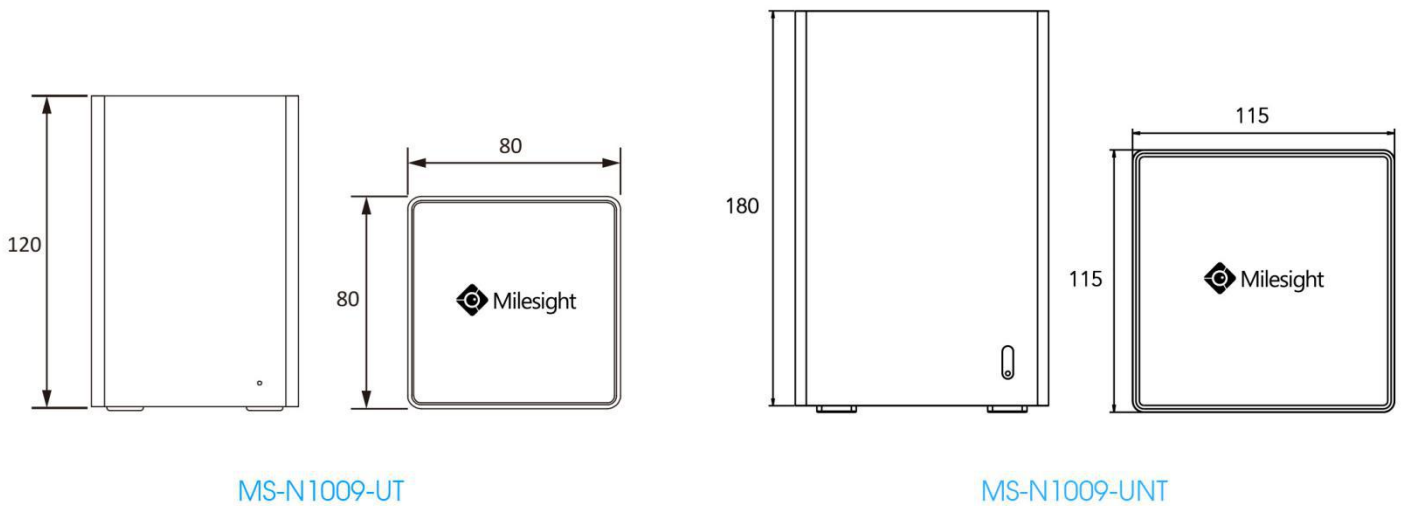

Silent & Noise-free

Thanks to the outstanding power efficiency and fanless design, the Mini NVR operates quietly, delivering ultra-low system noise.

Ultra-mini Size

With dimensions of only 80mm x 80mm x 120mm, MS-N1009-UT features compact and discreet design which provides the easier and simpler way to keep your home and business safe.

Interfaces

- 1. LED Indicator
- 2. USB
- 3. HDMI
- 4. LAN
- 5. Power
- 6. Reset
- 7. Power
- 8. Ventilation Hole

Structure Diagrams

Units: mm

Naming Convention