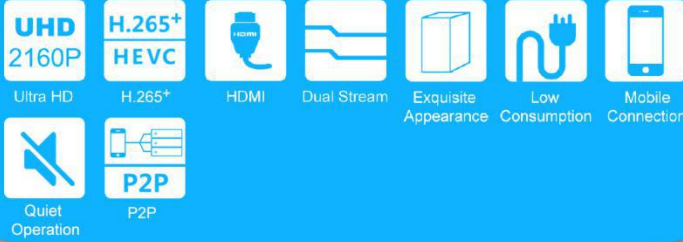

4K H.265 Mini NVR 1000 Series

MS-N1009-UT/
MS-N1009-UNT

[DATASHEET](#)

KEY FEATURES

- ▶ **Powerful Decoding Capacity** (Maximum supporting 8*1080P or 9*720P network cameras viewing at the same time.)
- ▶ **1*3.5" HDD or 2*2.5" HDD** (Up to 10TB or 4TB total hard disk storage.)
- ▶ **Exquisite Structure & Easy Installation** (Mini size, exquisite design and easy to install.)
- ▶ **Revolutionary Thermal Design** (The aluminum casing serves as a heat sink and the ventilation holes on rear and bottom panels maximize airflow and carry the heat easily.)

H.265+H.264

Smartly figure out and switch between H.264 and H.265 automatically. It will extend the days to save recording file with H.265 than with other compressions.

4K Ultra HD

Milesight 4K Mini NVR is a patent design 9-CH NVR which can work with all ONVIF-compliant IP cameras, supporting dual stream, and up to 4K definition.

Silent & Noise-free

Thanks to the outstanding power efficiency and fanless design, the Mini NVR operates quietly, delivering ultra-low system noise.

Ultra-mini Size

With dimensions of only 80mm x 80mm x 120mm, MS-N1009-UT features compact and discreet design which provides the easier and simpler way to keep your home and business safe.