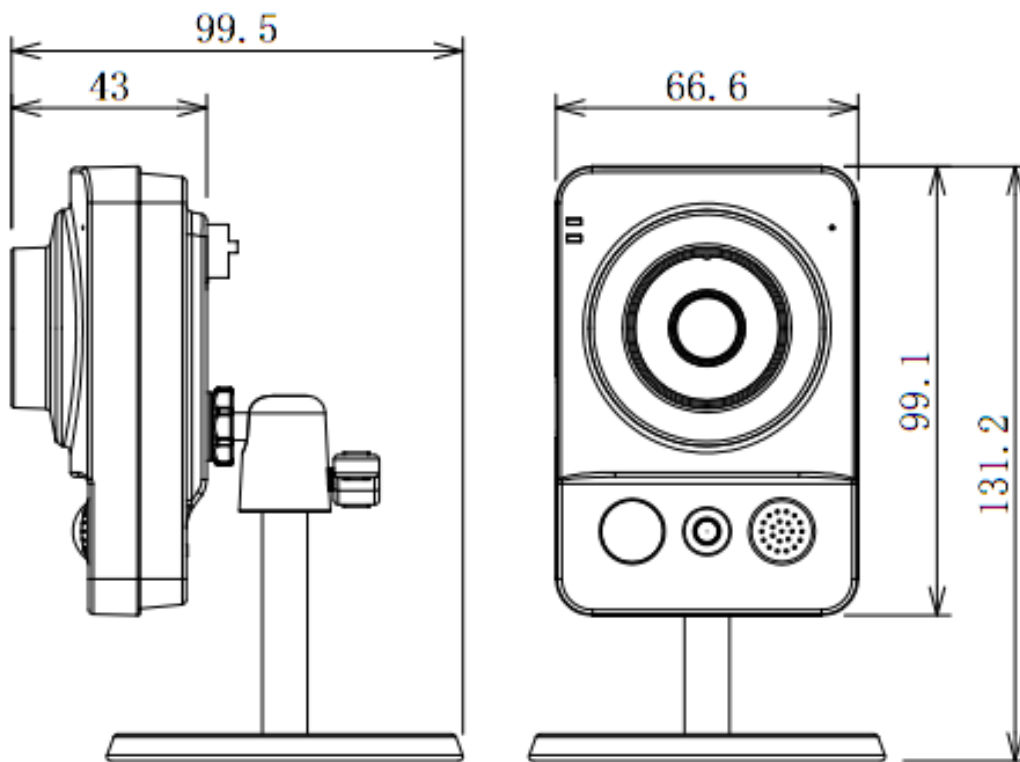

DH-IPC-K100/ K100A / K100W

PIR Sensor Range	Up to 6m	
Alarm	N/A	1/1 channel In/Out
General		
Power Supply	DC12V,PoE(802.3af)	DC12V
Power Consumption	<4W	
Working Environment	-10°C~+50°C, 10%~90%	
Dimensions(W×D×H)	66.6×43mm×131.2	
Weight	0.35kg (0.4kg with bracket)	

Dimensions (mm)

*Design and specifications are subject to change without notice.

© 2012 Dahua Technology Co., Ltd.