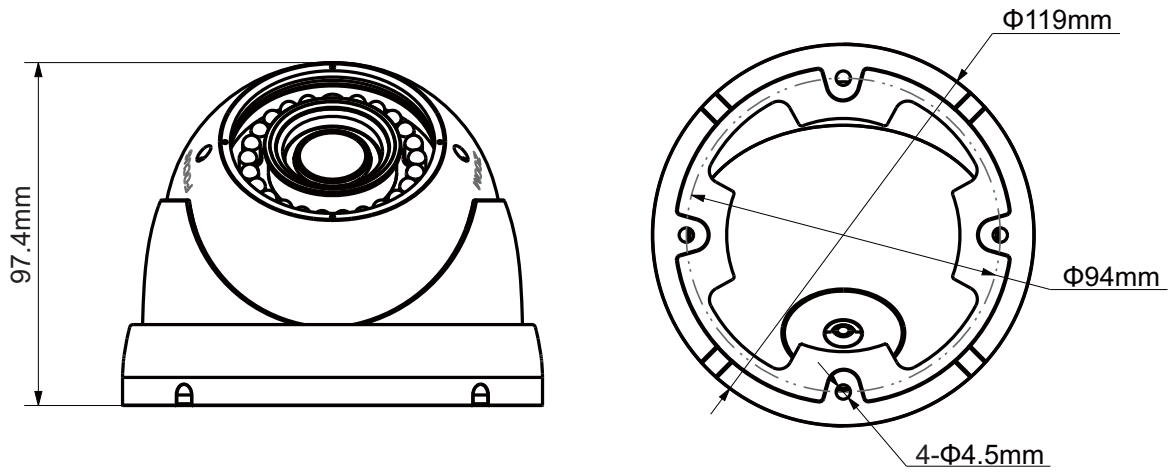

### Features

- 1/2.7" 2Megapixel CMOS
- 25/30fps@1080P
- High speed, long distance real-time transmission
- Day/Night(ICR), AWB, AGC, BLC, 2DNR
- 2.7~12mm vari-focal lens
- Max. IR LEDs length 30m, Smart IR
- IP67, DC12V

## Technical Specifications

Model	DH-HAC-HDW1200RP-VF	DH-HAC-HDW1200RN-VF
<b>Camera</b>		
Image Sensor	1/2.7" 2Megapixel CMOS	
Effective Pixels	1930(H)×1088(V)	
Electronic Shutter	1/50s~1/100,000s	1/60s~1/100,000s
Video Frame Rate	25fps@1080P	30fps@1080P
Synchronization	Internal	
Min. Illumination	0.02Lux/F1.4, 0Lux IR on	
Video Output	1-channel BNC HDCVI high definition video output	
<b>Camera Features</b>		
Max. IR LEDs Length	30m, Smart IR	
Day/Night	Auto(ICR) / Color / B/W	
Noise Reduction	2D	
<b>Lens</b>		
Focal Length	2.7~12mm	
Angle of View	H: 99° ~37°	
Lens Type	Manual / Fixed Iris	
Mount Type	Φ14	
<b>General</b>		
Power Supply	DC12V±20%	
Power Consumption	Max 3.8W	
Working Environment	-30°C~+60°C / Less than 95%RH (no condensation)	
Transmission Distance	Over 500m via 75-3 coaxial cable	
Ingress Protection	IP67	
Dimensions	Φ119mm×97.4mm	
Weight	0.55kg	
Material	Metal	

## Dimensions (mm)