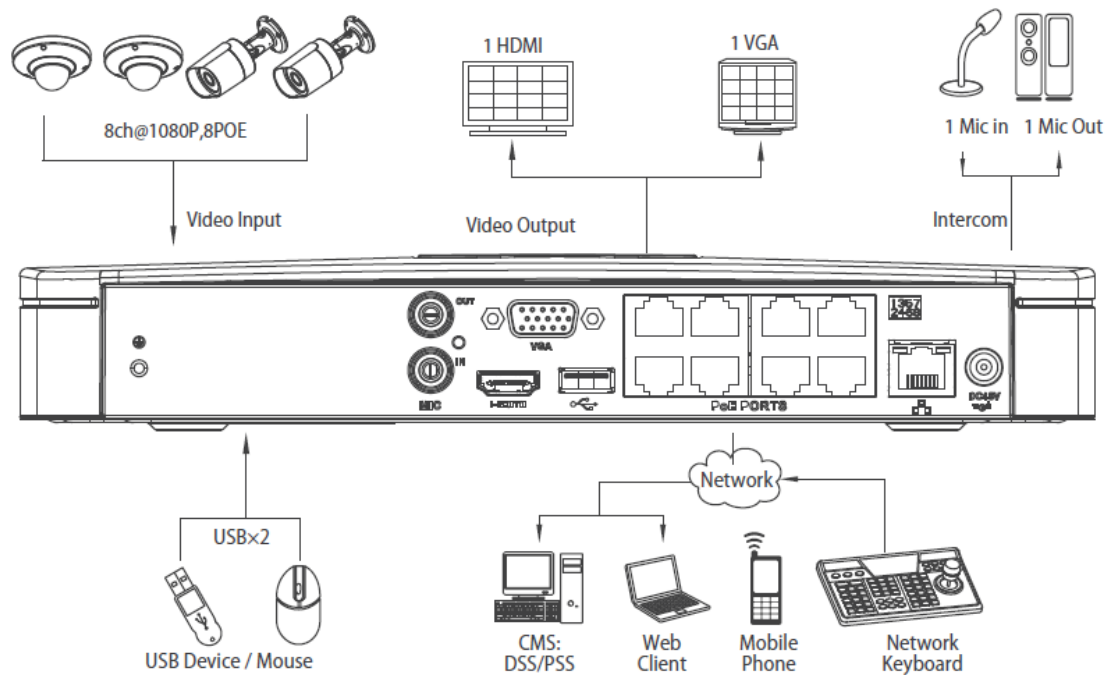

DH-NVR4108/4116-8P

USB	2 ports, USB2.0
General	
Power Supply	DC48V/2A
Power Consumption	NVR: 12W(without HDD) PoE: Max.15W(each)
Working Environment	-10°C~+55°C / 10%~90%RH / 86~106kpa
Dimension (W×D×H)	Smart 1U, 270mm×205mm×45mm
Weight	0.6~0.7KG(without HDD)

System Connection

*Takes NVR4108-8Pas an example

*Design and specifications are subject to change without notice.

© 2014Dahua Technology Co., Ltd.