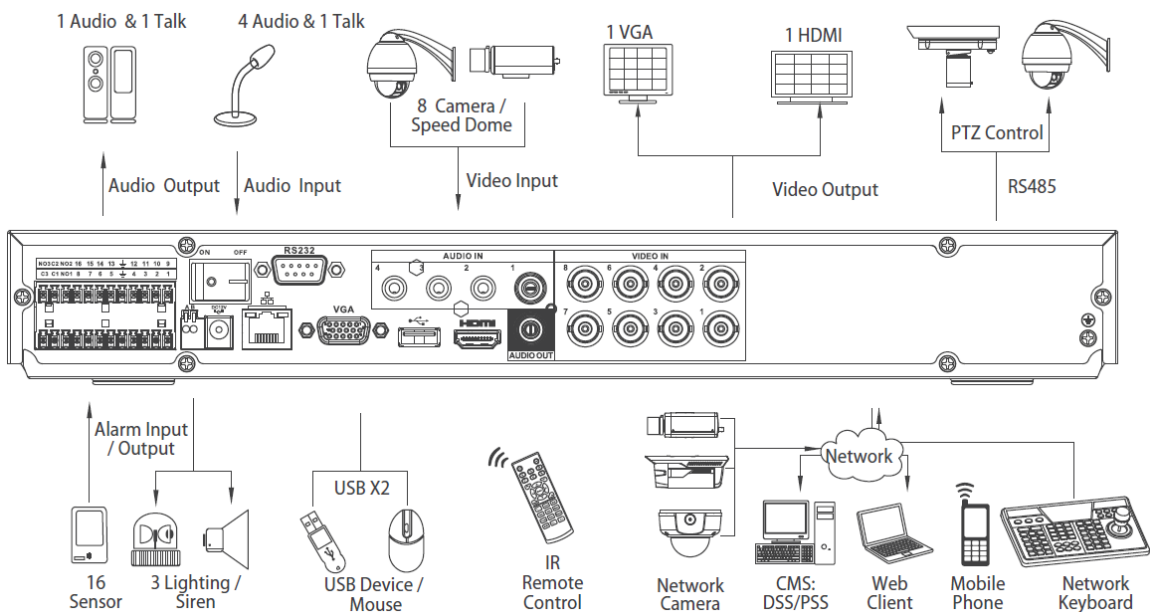

DH-HCVR7204/7208A-V2

	Next camera, Previous camera, Full screen, Repeat, Shuffle, Backup selection, Digital zoom
Backup Mode	USB Device/Internal SATA burner/Network
Network	
Ethernet	RJ-45 port (10/100M/1000M)
Network Functions	HTTP, IPv4/IPv6, TCP/IP, UPNP, RTSP, UDP, SMTP, NTP, DHCP, DNS, PPPOE, DDNS, FTP, IP Filter, SNMP, P2P
Max. User Access	128 users
Smart Phone	iPhone, iPad, Android, Windows Phone
Storage	
Internal HDD	2 SATA ports, up to 8TB
Auxiliary Interface	
USB Interface	2 ports (1 Rear), USB2.0
RS485	1 port, For PTZ control
General	
Power Supply	DC12V/5A
Power Consumption	15W(without HDD)
Working Environment	-10°C ~ +55°C / 10%~90%RH / 86~106kpa
Dimension(W×D×H)	1U, 375mm×285mm×55mm
Weight	2.35KG(without HDD)

System Connection

*Takes HCVR7208A-V2 as an example

*Design and specifications are subject to change without notice.

© 2014 Dahua Technology Co., Ltd.