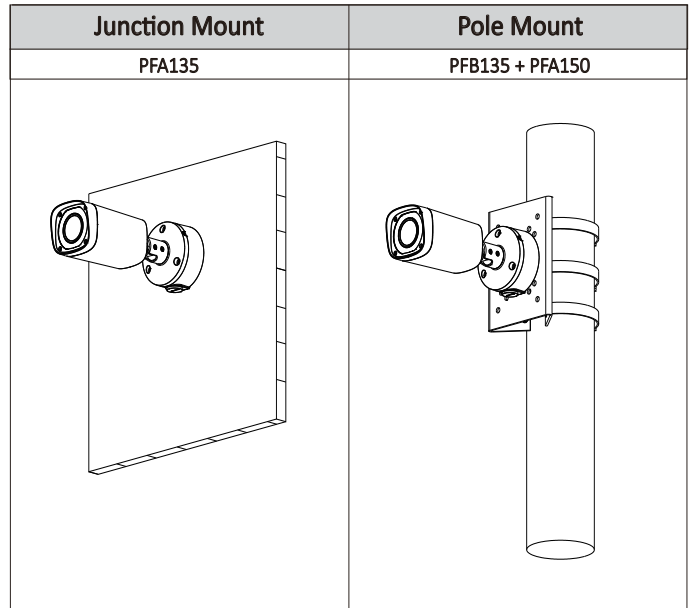

Construction

Casing	Metal
Dimensions	72mm×80mm×212.8mm ((2.8" x 3.1" x 8.4"))
Net Weight	0.685Kg (1.51lb)
Gross Weight	0.86Kg (1.90lb)

Ordering Information

Type	Part Number	Description
3MP camera	DH-IPC-HFW2320RP-ZS-IRE6	3MP IR Bullet Network Camera, PAL
	DH-IPC-HFW2320RN-ZS-IRE6	3MP IR Bullet Network Camera, NTSC
	IPC-HFW2320RP-ZS-IRE6	3MP IR Bullet Network Camera, PAL
	IPC-HFW2320RN-ZS-IRE6	3MP IR Bullet Network Camera, NTSC
	DH-IPC-HFW2320RP-VFS-IRE6	3MP IR Bullet Network Camera, PAL
	DH-IPC-HFW2320RN-VFS-IRE6	3MP IR Bullet Network Camera, NTSC
	IPC-HFW2320RP-VFS-IRE6	3MP IR Bullet Network Camera, PAL
	IPC-HFW2320RN-VFS-IRE6	3MP IR Bullet Network Camera, NTSC
Accessories (optional)	PFA135	Junction box
	PFA150	Pole mount

Accessories

Optional:

Dimensions (mm/inch)