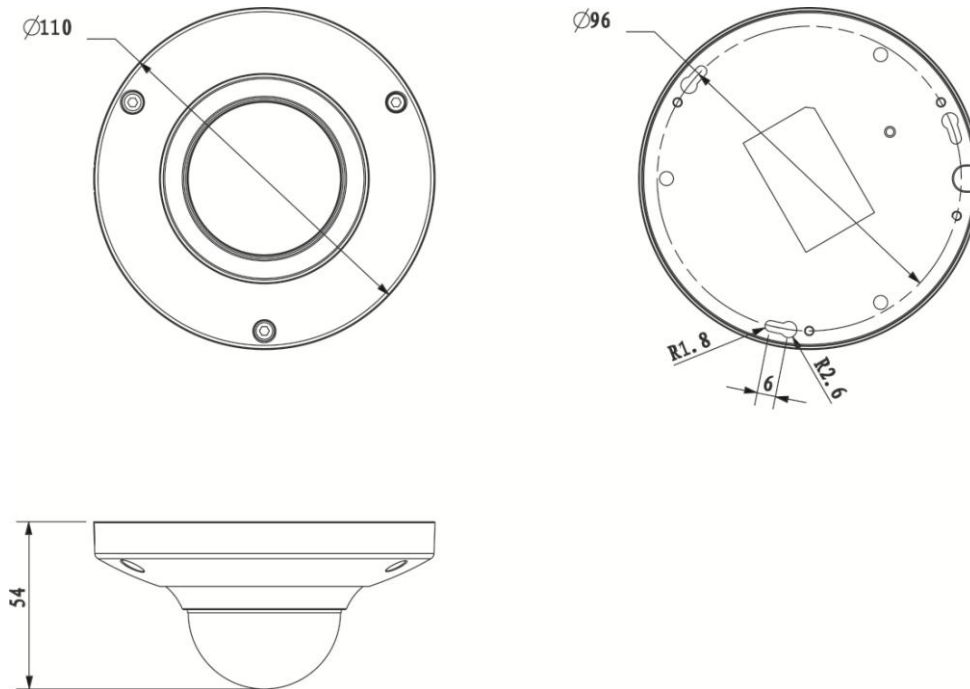

DH-IPC-HD1000C

Dimensions (mm)

Accessories (optional)

PFA131	PFB200W

*Design and specifications are subject to change without notice.

© 2013 Dahua Technology Co., Ltd.